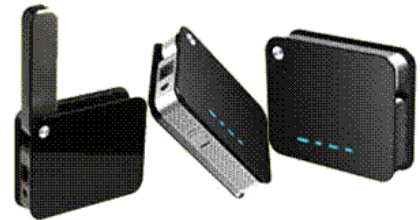

USB Modems/ WiFi/ Flybox

ZTE USB Modem MF626

- HSDPA
- Plug & Play (auto installation)
- HSDPA, UMTS, EDGE, GPRS
- Supports all laptops / PCs with Windows or Mac OS
- Micro SD card up to 4GB

Huawei E156G USB Modem

- HSDPA, up to 3.6 Mbps
- Plug & Play (auto installation)
- HSDPA, UMTS, EDGE, GPRS
- Supports all laptops / PCs with Windows or Mac OS
- Micro SD card up to 4GB

Huawei WiFi Adaptor D100

- 200g
- 110 x 90 x 27
- Speed depends on connected modem
- WLAN: IEEE 802.11b/g
- UMTS Signal Indication
- Power indication
- DC connector and external DC power supply
- Connector for external USB device (USB Modem or Flash Memory)
- Up to 32 user connected through WiFi
- GPRS 900/1800/1900/UMTS 2100